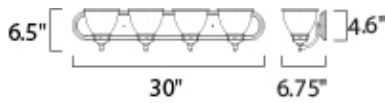

MEASUREMENTS

DIMENSION : 30." W x 6.5" H x 6.75" Ext
 BACK PLATE : 30." W x 4.6" H
 HANGING WEIGHT : 7.78 lb

LAMPING

INPUT VOLTAGE : 120V
 LUMENS : 0 Rated (0 Del.)
 BULB : 4 x 60W (NOT INCLUDED), 240W Total
 DIMMABLE : Dimmable