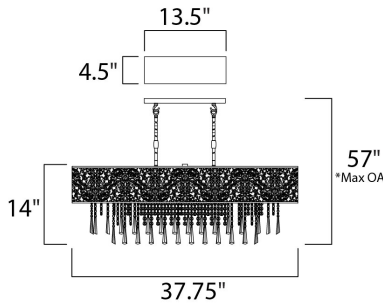

PRODUCT DESCRIPTION

The Rapture Collection's delicate pattern in Satin Nickel stainless steel creates a silhouette against the inner fabric shade available in your choice of White, Black or Red. The shimmer of crystal adds a touch of elegance to this transitional style.

*max overall height

MEASUREMENTS

DIMENSION : 37.75" L x 8.25" W x 14." H
 MAX OAH : 57." OAH
 CANOPY : 4.53" W x 0.35" H x 13.58" L
 HANGING WEIGHT : 16.32 lb

LAMPING

LUMENS : 5,250 Rated (0 Del.)
 BULB : 7 x 40W (INCLUDED), 280W Total
 DIMMABLE : Dimmable
 COLOR_TEMP : 2900K

FINISHES OPTION

Satin Nickel SN

MATERIAL

Stainless Steel + Fabric + Crystal

RATINGS

cETLusDry Location
 Dimmable

ADDITIONAL

INSTALL UP/DOWN:
 SLOPE: 120
 RATED LIFE 2000 Hours
 OPERATING TEMPERATURE:
 -20°C (-4°F), 40°C (104°F)