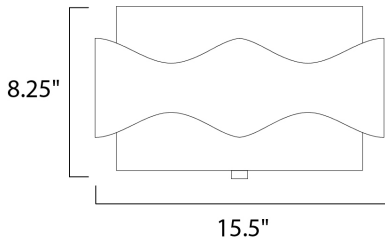

**MEASUREMENTS**

DIMENSION : 15.5" L x 15.5" W x 8.25" H  
 MAX OAH : 8.25" OAH x 8.25" OAH  
 CANOPY : 11.5" W x 1.25" H x 11.5" L  
 HANGING WEIGHT : 16.28 lb

**LAMPING**

LUMENS : 850 Rated (0 Del.)  
 BULB : 2 x 60W (NOT INCLUDED), 120W Total  
 DIMMABLE : Dimmable