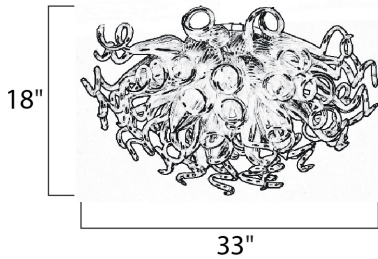

**MEASUREMENTS**

DIMENSION : 33." W x 18." H  
 HANGING WEIGHT : 25.3 lb

**LAMPING**

LUMENS : 996 Rated (0 Del.)  
 BULB : 12 x 1W LED (INCLUDED), 12W Total  
 DIMMABLE : Dimmable  
 CRI : >80 CRI  
 COLOR\_TEMP : 3500K