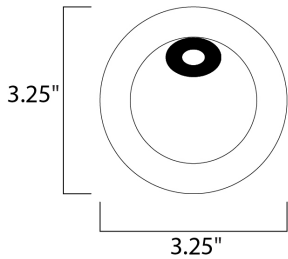

MEASUREMENTS

DIMENSION : 3.25" W x 3.25" H x 1.5" Ext
 HANGING WEIGHT : 0.44 lb

LAMPING

INPUT VOLTAGE : 120V
 LUMENS : 180 Rated (71 Del.)
 BULB : 1 x 2W (INTEGRATED), 2W Total
 DIMMABLE : Dimmable
 CRI : 80+ CRI
 COLOR_TEMP : 3000K