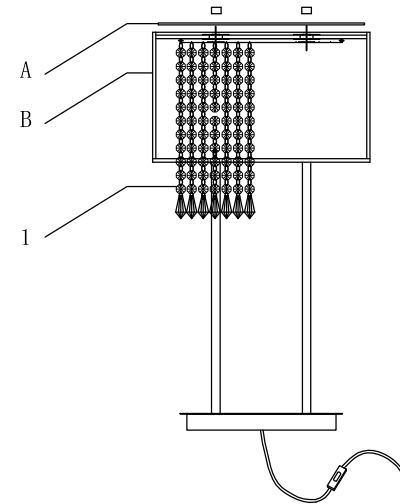

Trade Mark:  
CRYSTAL WORLD INC

Product Name: Table lamp  
Model :5004T13  
120Vac, 60Hz,AC ONLY  
Lamp SizeL13"\*W6"\*H20"

Intertek  
4006677

## TABLE LAMP ASSEMBLY INSTRUCTIONS

- 1.Please fix (A) with (B).
- 2.PLEASE WEAR GLOVES WHEN YOU HANGING THE CRYSTAL.
- 3.Install bulbs ( NOT INCLUDED).USE **120V G9**  **1\*40W Max.**

1

28PCS