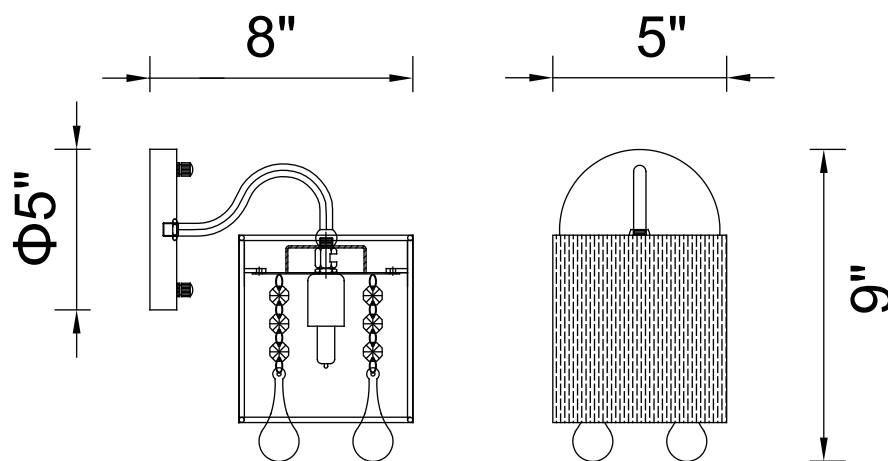

PROJECT: _____

FIXTURE TYPE: _____

LOCATION: _____

CONTACT/PHONE: _____

Item	5006W5C-1
Collection	WATER DROP
Finish	Chrome
Glass	-----
Crystal	Clear
Input	120V AC,60HZ,AC

Shade	Silver
Length/Dia.	5"
Width/Ext.	8"
Height	9"
Maximum	-----
Lumens	-----

Light Source	G9
Bulb Info.	1×40W
Included	-----
Dimmable	No
Color	-----
Weight	-----