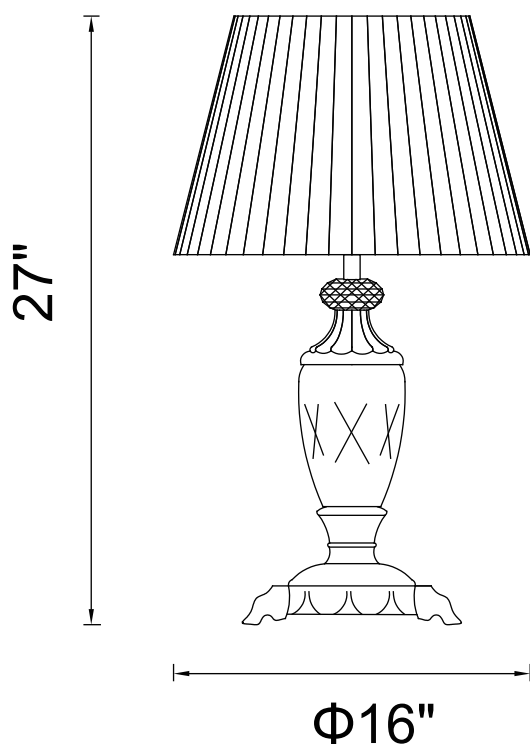

CWI LIGHTING

BRIGHTER LIVING. SIMPLIFIED.

PROJECT: _____

FIXTURE TYPE: _____

LOCATION: _____

CONTACT/PHONE: _____

Item	5508T15AB
Collection	YALE
Finish	Antique Brass
Glass	-----
Crystal	Clear
Input	120V AC,60HZ,AC

Shade	-----
Length/Dia.	16"
Width/Ext.	-----
Height	27"
Maximum	-----
Lumens	-----

Light Source	E26
Bulb Info.	1×60W
Included	-----
Dimmable	No
Color	-----
Weight	

CWILIGHTING
www.cwilighting.com
Info@cwilighting.com