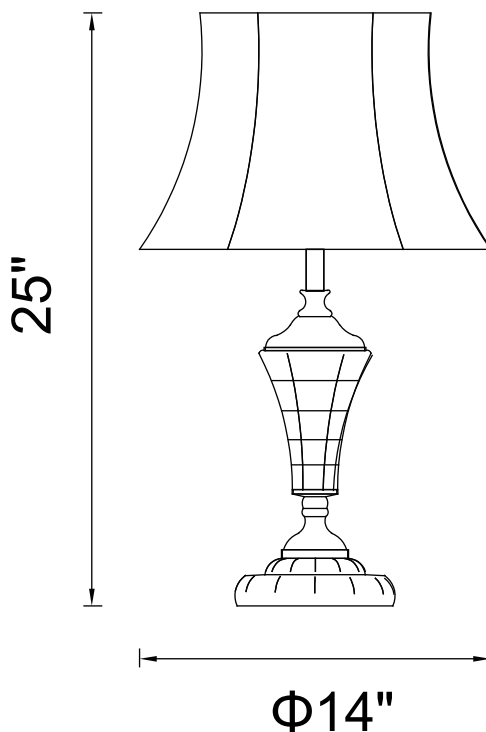

CWI LIGHTING

BRIGHTER LIVING. SIMPLIFIED.

PROJECT: _____
 FIXTURE TYPE: _____
 LOCATION: _____
 CONTACT/PHONE: _____

Item	5510T14BN
Collection	YALE
Finish	Bright Nickel
Glass	-----
Crystal	Clear
Input	120V AC,60HZ,AC

Shade	-----
Length/Dia.	14"
Width/Ext.	-----
Height	25"
Maximum	-----
Lumens	-----

Light Source	E26
Bulb Info.	1×60W
Included	-----
Dimmable	No
Color	-----
Weight	