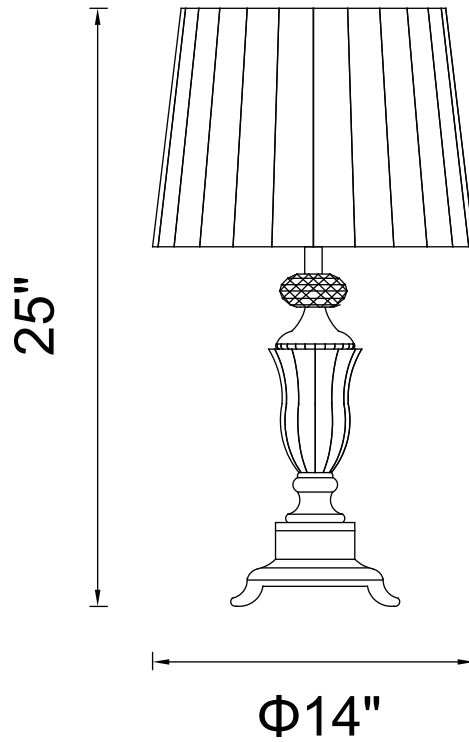

CWI LIGHTING

BRIGHTER LIVING. SIMPLIFIED.

PROJECT: _____

FIXTURE TYPE: _____

LOCATION: _____

CONTACT/PHONE: _____

Item	5513T14BN
Collection	YALE
Finish	Bright Nickel
Glass	-----
Crystal	Clear
Input	120V AC,60HZ,AC

Shade	-----
Length/Dia.	14"
Width/Ext.	-----
Height	25"
Maximum	-----
Lumens	-----

Light Source	E26
Bulb Info.	1×60W
Included	-----
Dimmable	No
Color	-----
Weight	

CWILIGHTING
www.cwilighting.com
Info@cwilighting.com