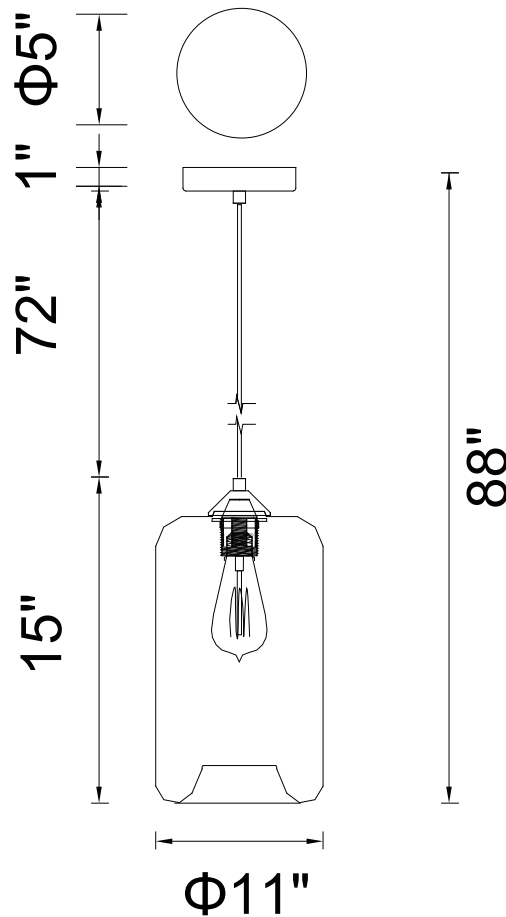

CWI LIGHTING

BRIGHTER LIVING. SIMPLIFIED.

PROJECT: _____

FIXTURE TYPE: _____

LOCATION: _____

CONTACT/PHONE: _____

Item	5553P7
Collection	GLASS
Finish	Black
Glass	Blue
Crystal	-----
Input	120V AC,60HZ,AC

Shade	-----
Length/Dia.	11"
Width/Ext.	-----
Height	15"
Maximum	88"
Lumens	-----

Light Source	E26
Bulb Info.	1×60W
Included	-----
Dimmable	No
Color	-----
Weight	-----