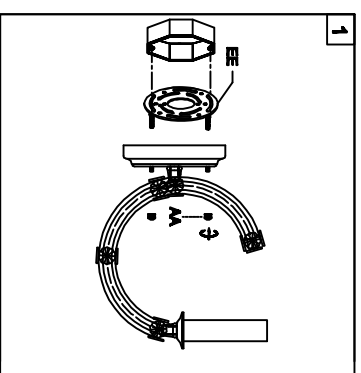

Trade Mark:
CRYSTAL WORLD INC

Product Name: Wall Lamp
Model :8318W5C-1
120Vvac, 60HZ,AC ONLY
Lamp Size:W5"XH10"XE11"

WALL LAMP ASSEMBLY INSTRUCTIONS

1. Place fixture(A) onto crossbar (EE).
Secure with cap nuts (AA).

Hardware Used
AA Cap nut A X 2

2. Please hang the crystal (1) (2) (3) (4) (5) to the fixture .

3. Install light bulbs (not Included).
Use bulb
120V E12 **1*40W Max.**