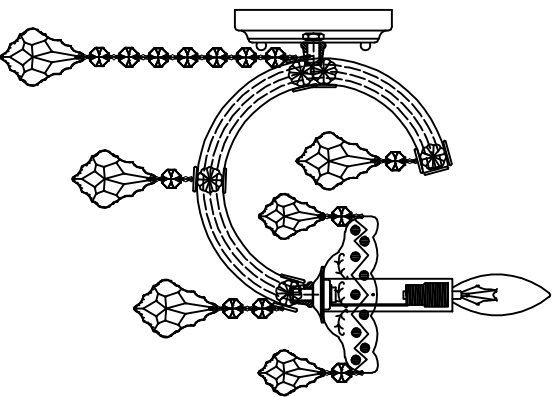

Trade Mark:
CRYSTAL WORLD INC

Product Name: Wall Lamp
Model :8318W5C-1
120Vvac, 60HZ,AC ONLY
Lamp Size:W5"XH10"XE11"

WALL LAMP ASSEMBLY INSTRUCTIONS

1. Place fixture(A) onto crossbar (EE).
Secure with cap nuts (AA).

Hardware Used
AA Cap nut A X 2

2. Please hang the crystal (1) (2) (3) (4) (5) to the fixture .

3. Install light bulbs (not Included).
Use bulb
120V E12 **1*40W Max.**