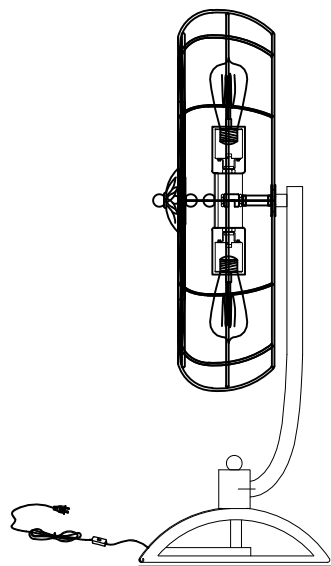

Trade Mark:  
CRYSTAL WORLD INC

Product Name: Table lamp  
Model :9606T18-5-101  
120Vac, 60Hz,AC ONLY  
Lamp Size:D18"\*H27"

## TABLE LAMP ASSEMBLY INSTRUCTIONS

1. Install bulbs ( NOT INCLUDED).  
USE  
**120V E26  5\*40W Max.**