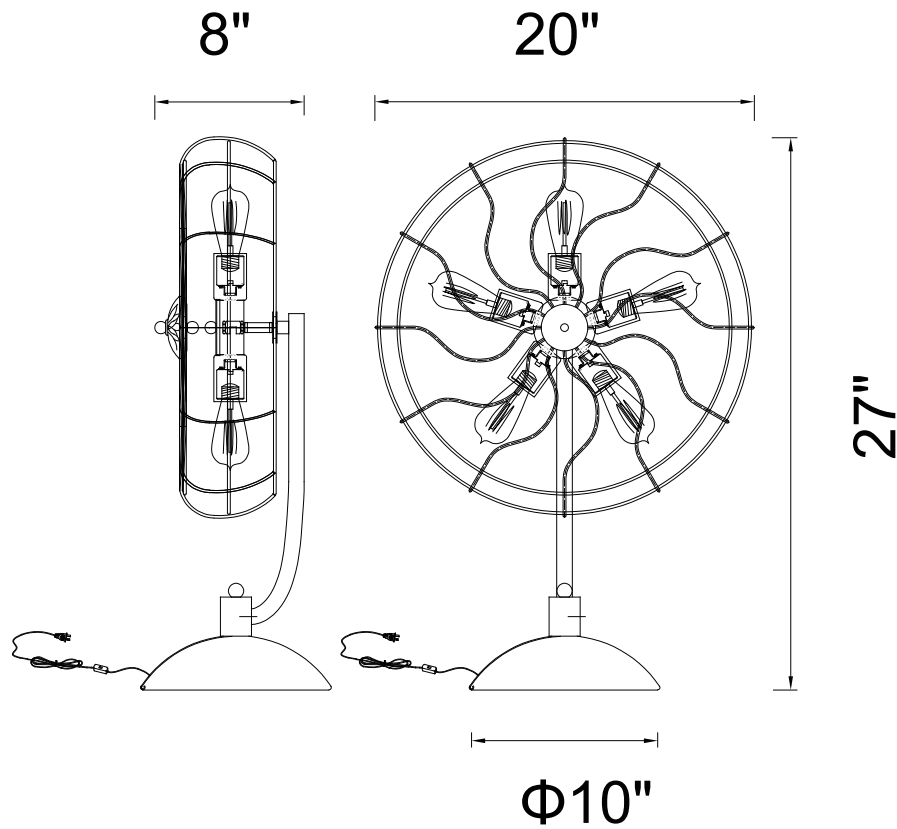

# CWI LIGHTING

BRIGHTER LIVING. SIMPLIFIED.

PROJECT: \_\_\_\_\_

FIXTURE TYPE: \_\_\_\_\_

LOCATION: \_\_\_\_\_

CONTACT/PHONE: \_\_\_\_\_

Item	9606T18-5-130
Collection	PAMELA
Finish	Rust
Glass	-----
Crystal	-----
Input	120V AC,60HZ,AC

Shade	-----
Length/Dia.	20"
Width/Ext.	8"
Height	27"
Maximum	-----
Lumens	-----

Light Source	E26
Bulb Info.	5×60W
Included	-----
Dimmable	No
Color	-----
Weight	