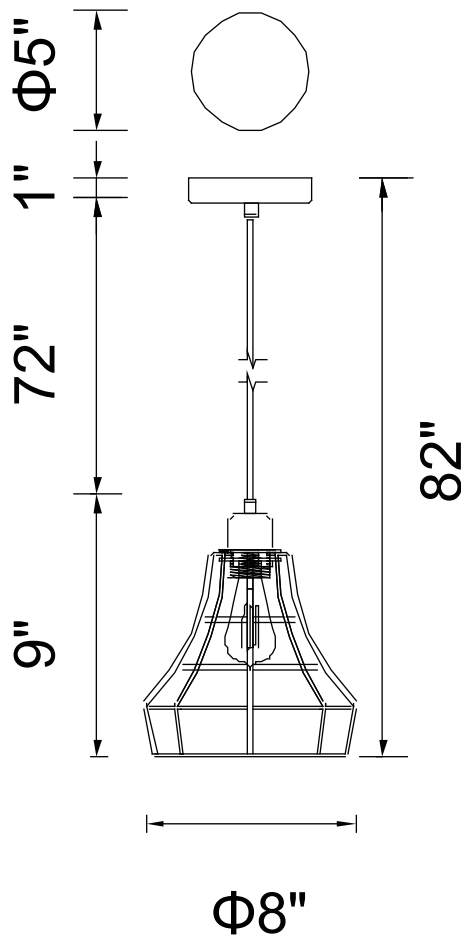

CWI LIGHTING

BRIGHTER LIVING. SIMPLIFIED.

PROJECT: _____

FIXTURE TYPE: _____

LOCATION: _____

CONTACT/PHONE: _____

Item	9636P8-1-101
Collection	BORA
Finish	Black
Glass	-----
Crystal	-----
Input	120V AC,60HZ,AC

Shade	-----
Length/Dia.	8"
Width/Ext.	-----
Height	9"
Maximum	82"
Lumens	-----

Light Source	E26
Bulb Info.	1×60W
Included	-----
Dimmable	No
Color	-----
Weight	