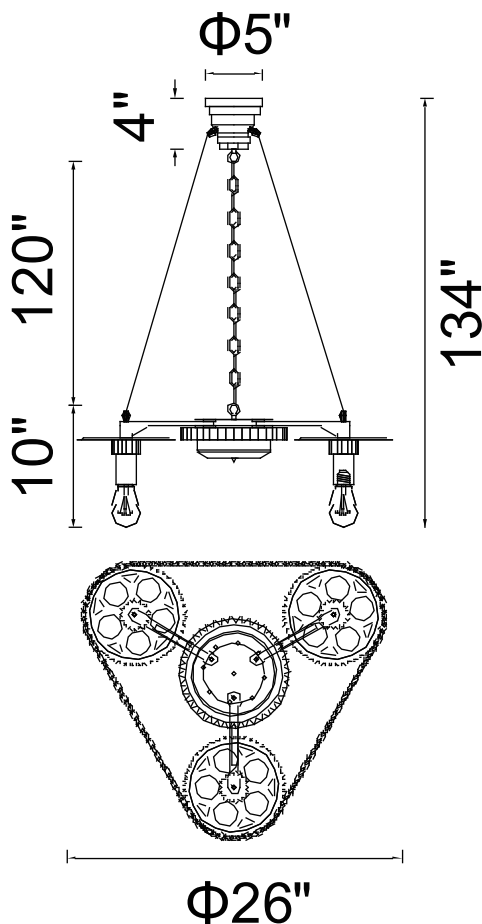

CWI LIGHTING

BRIGHTER LIVING. SIMPLIFIED.

PROJECT: _____

FIXTURE TYPE: _____

LOCATION: _____

CONTACT/PHONE: _____

Item	9693P26-3-187
Collection	VOLGA
Finish	Silver Gray
Glass	-----
Crystal	-----
Input	120V AC,60HZ,AC

Shade	-----
Length/Dia.	26"
Width/Ext.	-----
Height	10"
Maximum	134"
Lumens	-----

Light Source	E26
Bulb Info.	3×60W
Included	-----
Dimmable	No
Color	-----
Weight	-----