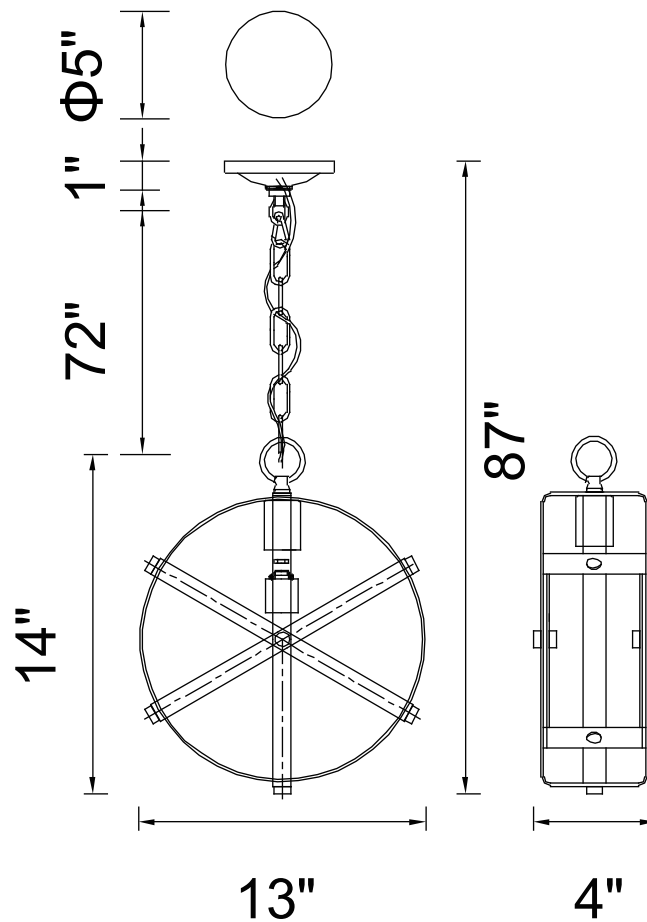

CWI LIGHTING

BRIGHTER LIVING. SIMPLIFIED.

PROJECT: _____

FIXTURE TYPE: _____

LOCATION: _____

CONTACT/PHONE: _____

Item	9715P13-1-182
Collection	TESSA
Finish	Brown
Glass	-----
Crystal	-----
Input	120V AC,60HZ,AC

Shade	-----
Length/Dia.	13"
Width/Ext.	4"
Height	14"
Maximum	87"
Lumens	-----

Light Source	E26
Bulb Info.	1×60W
Included	-----
Dimmable	No
Color	-----
Weight	