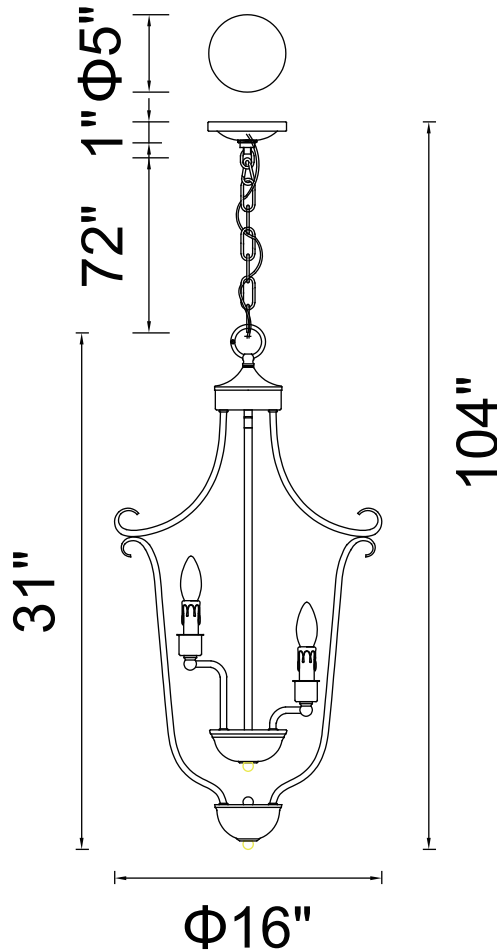

# CWI LIGHTING

BRIGHTER LIVING. SIMPLIFIED.

PROJECT: \_\_\_\_\_

FIXTURE TYPE: \_\_\_\_\_

LOCATION: \_\_\_\_\_

CONTACT/PHONE: \_\_\_\_\_

Item	9817P16-6-121
Collection	MADDY
Finish	Rubbed Brown
Glass	-----
Crystal	-----
Input	120V AC,60HZ,AC

Shade	-----
Length/Dia.	16"
Width/Ext.	-----
Height	31"
Maximum	104"
Lumens	-----

Light Source	E12
Bulb Info.	6×60W
Included	-----
Dimmable	No
Color	-----
Weight	-----