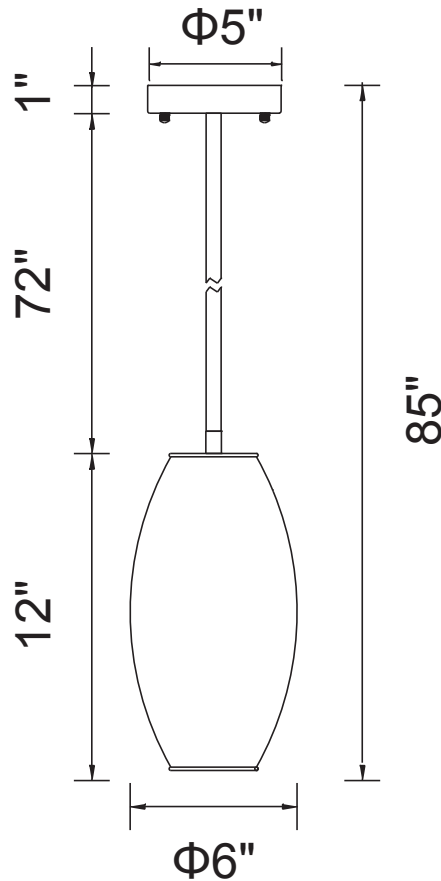

CWI LIGHTING

BRIGHTER LIVING. SIMPLIFIED.

PROJECT: _____

FIXTURE TYPE: _____

LOCATION: _____

CONTACT/PHONE: _____

Item	QS8388P6C
Collection	SAGE
Finish	Chrome
Glass	-----
Crystal	Clear
Input	120V AC,60HZ,AC

Shade	-----
Length/Dia.	6"
Width/Ext.	-----
Height	12"
Maximum	85"
Lumens	-----

Light Source	G9
Bulb Info.	2×40W
Included	-----
Dimmable	No
Color	-----
Weight	