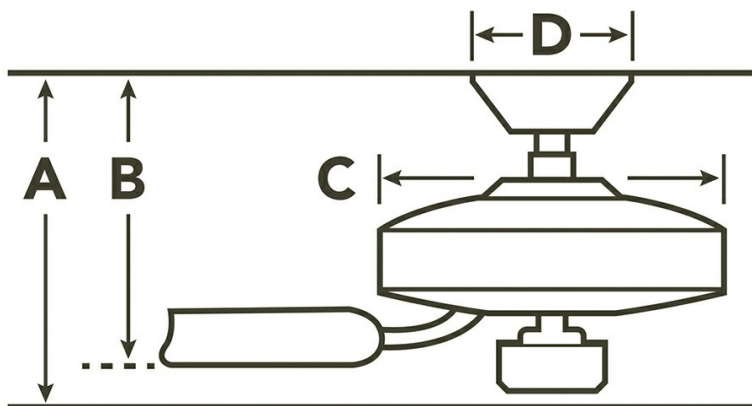

Airflow, Power and Efficiency

Speed	RPM	CFM	CFM/ Watt	Amps	Watts
High	186	5272	77	.58	68
Med	118	3279	108	.39	30
Low	60	1605	118	.27	14

Specifications

Number of Blades	5
Blades Included	Yes
Blade Pitch	12 Degrees
Blade Sweep	52"
Blades Reversible	No
Blade Material	ABS
Optional Blades Available	No
Downrod 1	1.00 OD X 4.50

Remote Included	No
Wall Control Included	No
Low Ceiling Adaptable	Yes, Low Ceiling Adaptable
Lead Wire Length	78.00"
Motor Size	172MM X 17MM
Motor Type	AC INDUCTION

Dimensions

Downrod	A	B	C	D
1.00 OD X 4.50	14.25	11.75	12.50	6.75