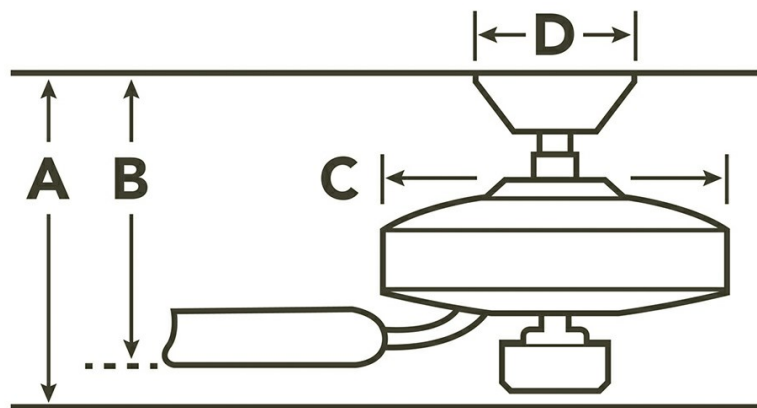

Remote Included	No
Wall Control Included	No
Low Ceiling Adaptable	Yes, Low Ceiling Adaptable
Lead Wire Length	12.00"
Motor Size	153MM X 12MM
Motor Type	AC

Downlight

Watts	59/29/10
Optional Light Kit Available	Yes

Safety Listings & Certifications

Safety Rated	Dry
--------------	-----

Dimensions

Downrod	A	B	C	D
FLUSH MOUNT	8.25	6.50	9.25	8.75

Available Finishes

Finish	Fixture	Glass	Blade 1	Blade 2

Stratmoor 42" Collection
42 Inch Stratmoor Fan WH
 339017WH (White)