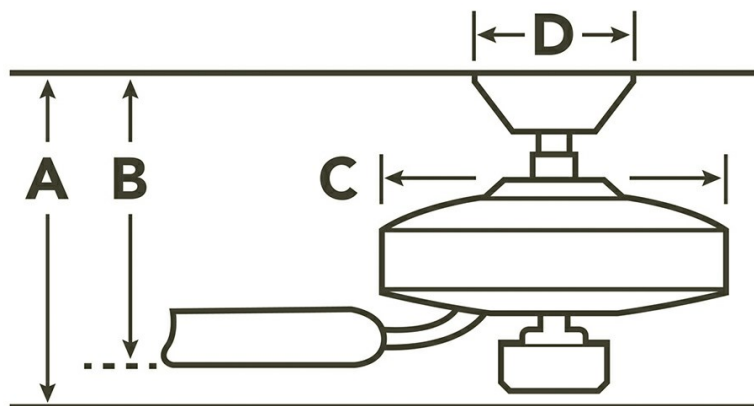

Dimensions

Downrod	A	B	C	D
1.00 OD X 4.00	19.21	11.02	11.74	5.90
FLUSH MOUNT	15.81	7.62	11.74	5.90

Available Finishes

Finish	Fixture	Glass	Blade 1	Blade 2

Kichler
7711 East Pleasant Valley Road
Cleveland, Ohio 44131-8010
Toll free: 866.558.5706 or kichler.com

Notes:
1) Information provided is subject to change without notice. All values are design or typical values when measured under laboratory conditions.
2) Incandescent Equivalent: The incandescent equivalent as presented is an approximate number and is for reference only.

KICHLER.